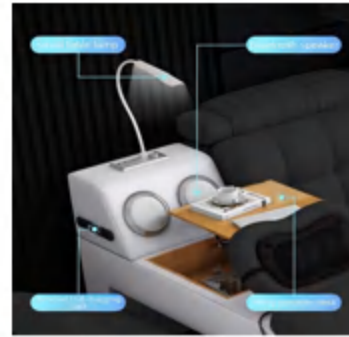

music speaker