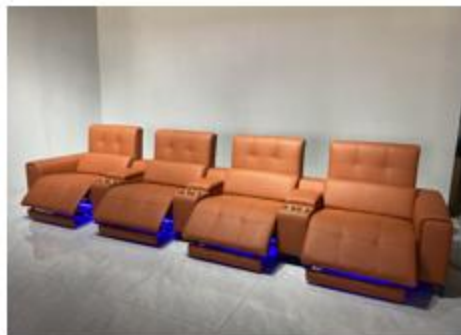

C516

Regular function:
Electric function
Switch button with USB

Customizable features:
massage function
Refrigerated cup set
LED light